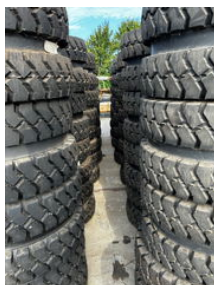

Mitas Partij banden: Fork Lift 7.50x15/14pr Wacker Neuson EW65

General features

Brand	Mitas
Subcategory	Tyres
Color	Silver
Condition	Used
General condition	Very good

Mitas Partij banden: Fork Lift 7.50x15/14pr Wacker Neuson EW65

Description

Lot of New Mitas Fork Lift 7.50x15 / 14pr 17 complete sets New 1 complete set used each set includes 4x2 wheels (8 wheels total) now for 1 joint price for the entire lot!

Accessories