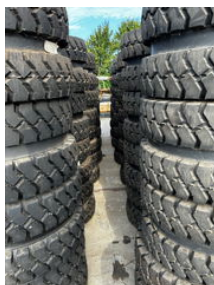

Mitas Partij banden: Fork Lift 7.50x15/14pr Wacker Neuson EW65

General features

Brand	Mitas
Subcategory	Tyres
Color	silver
Condition	Used
General condition	Very good

Mitas Partij banden: Fork Lift 7.50x15/14pr Wacker Neuson EW65

Description

Lot of New Mitas Fork Lift 7.50x15 / 14pr 17 complete sets New 1 complete set used each set includes 4x2 wheels (8 wheels total) now for 1 joint price for the entire lot!

Accessories