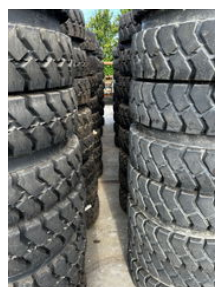

# Mitas Partij banden: Fork Lift 7.50x15/14pr Wacker Neuson EW65

## General features

Brand	Mitas
Subcategory	Tyres
Color	silver
Condition	Used
General condition	Very good