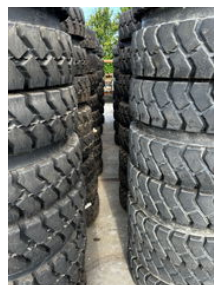

Mitas Partij banden: Fork Lift 7.50x15/14pr Wacker Neuson EW65

General features

Brand	Mitas
Subcategory	Tyres
Color	Silver
Condition	Used
General condition	Very good

Mitas Partij banden: Fork Lift 7.50x15/14pr Wacker Neuson EW65

Description

Lot of New Mitas Fork Lift 7.50x15 / 14pr 17 complete sets New 1 complete set used each set includes 4x2 wheels (8 wheels total) now for 1 joint price for the entire lot!

Accessories