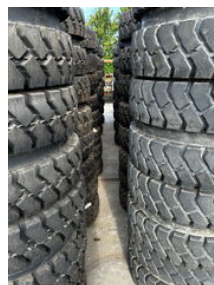

Mitas Partij banden: Fork Lift 7.50x15/14pr Wacker Neuson EW65

General features

Brand	Mitas
Subcategory	Tyres
Color	silver
Condition	Used
General condition	Very good

Mitas Partij banden: Fork Lift 7.50x15/14pr Wacker Neuson EW65

Description

Lot of New Mitas Fork Lift 7.50x15 / 14pr 17 complete sets New 1 complete set used each set includes 4x2 wheels (8 wheels total) now for 1 joint price for the entire lot!

Accessories