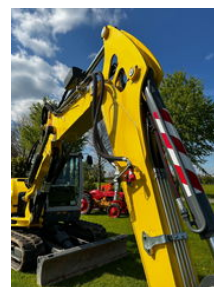

# WACKER NEUSON ET90 Midi-Graafmachine 9 Ton

## General features

Brand	WACKER NEUSON
Subcategory	Crawler excavator
Construction year	2020
operatingHours	1268
Color	yellow
Condition	Used
General condition	Very good
Fuel	Diesel
Emission class	stage_4
ceMarking	1