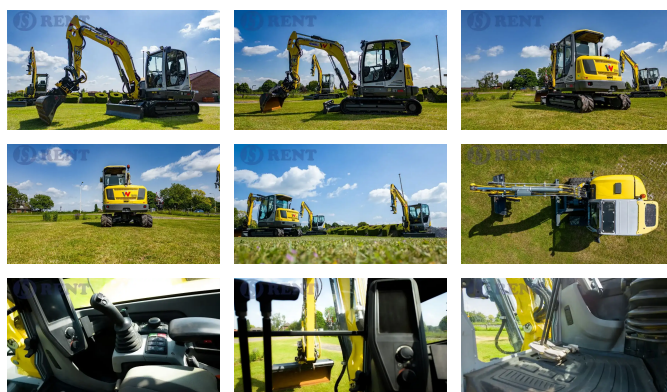

WACKER NEUSON TE HUUR ET65 met draaikantelstuk

General features

Brand	WACKER NEUSON
Subcategory	Crawler excavator
Color	Yellow
Condition	Used
General condition	Very good
Emission class	stage_5
CE marking	Yes

WACKER NEUSON TE HUUR ET65 met draaikantelstuk

Accessories